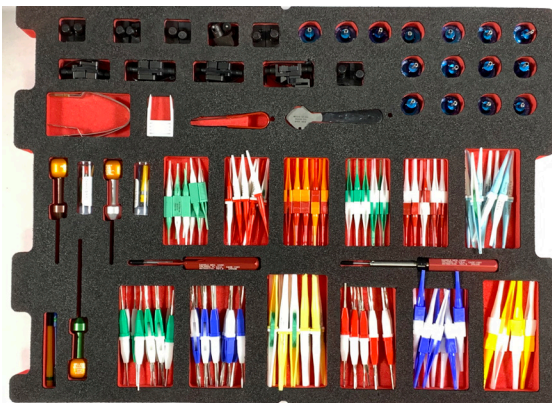

RBI8405T

Gulfstream V G500/550 Wiring System Maintenance Kit

PRODUCT DESCRIPTION

The RBI8405T kit contains all of the tooling to connector, contact and terminal cross reference information needed to support the Gulfstream V G500/550. In addition, the RBI8405T kit also contains illustrated operating instructions for the required tooling.

Tool changes and substitutions can happen without notice

+44 (0) 2380 254 285
 sales@redboxtools.com
 www.redboxtools.com

RBI8405T

Gulfstream V G500/550 Wiring System Maintenance Kit

AVIATION KITS

Tool changes and substitutions can happen without notice