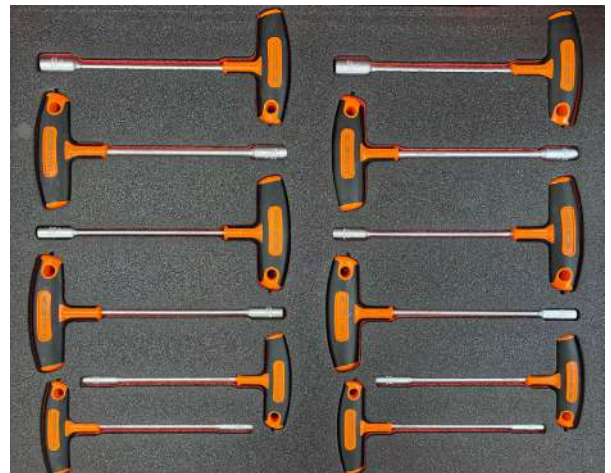

RBI9220C

ELECTRICAL AVIONIC KIT

AVIATION KITS

+44 (0) 2380 254 285
sales@redboxtools.com
www.redboxtools.com

RED BOX
TOOLS