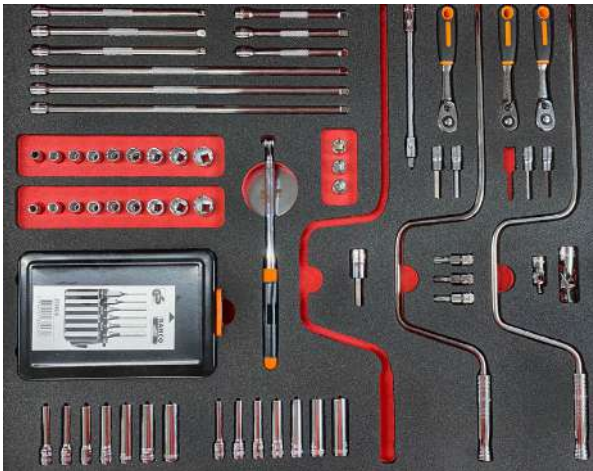

RBI9220C

ELECTRICAL AVIONIC KIT

AVIATION KITS

+44 (0) 2380 254 285
sales@redboxtools.com
www.redboxtools.com

RED BOX
TOOLS