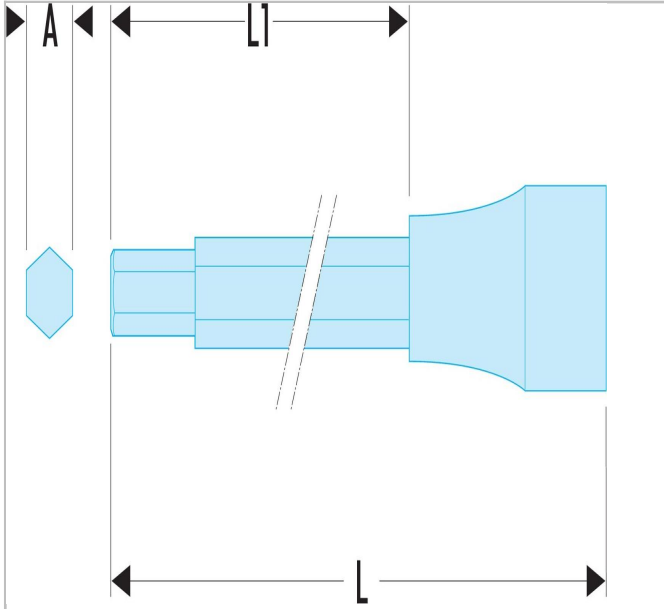

SHP.6EL2A | SHP.LA - 1/2" drive long and extra-long reach metric hexagon bit sockets

Description:

- Long and extra long reach series
- For hexagon socket heads.
- Non-removable bit.
- Finish: bright chrome with phosphate-hardened tip.

	SHP.6EL2A
A [mm]	6.0
Length L [mm]	220.0
Length L1 [mm]	184.0
Weight [g]	130.0