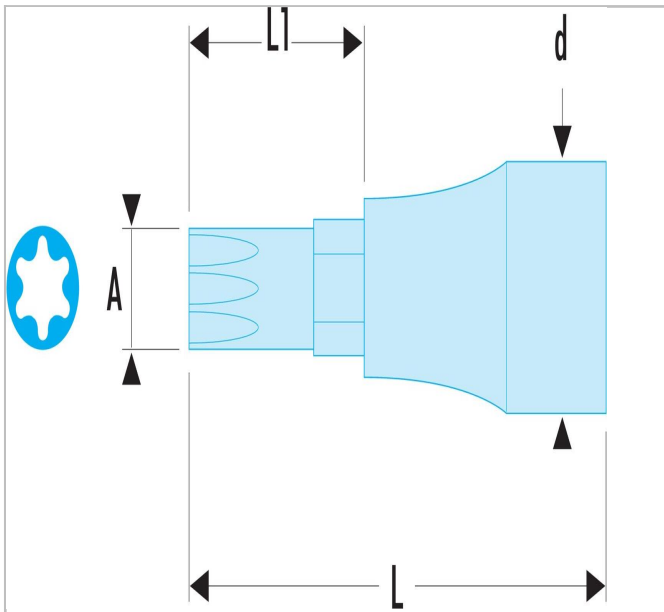

## D.34B9L | D.B - Long-reach spline driver sockets

### Description:

- Standard length series.
- For Torx® female drive fasteners.
- Non-removable bit.
- Finish: bright chrome with phosphate-hardened tip.

	D.34B9L
A [mm]	9.0
Diameter [mm]	9.0
Length L [mm]	100.0
Length L1 [mm]	63.0
Weight [g]	130.0