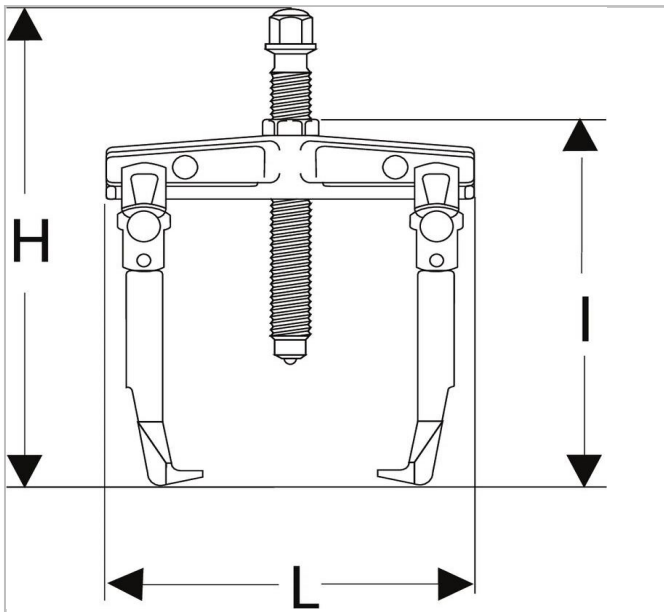

U.312G260 | U.312HJ4 - Mounting with legs

Description:

- U.312HJ4 - Mounting with legs

	U.312G260
A [mm]	7.0
Depth Maxi [mm]	260.0
Length L [mm]	330.0
Height H [mm]	492.0
C Mini - Maxi [mm]	110 - 270
Length [mm]	312.0
Tonnes [t]	10.0
t [Kn]	100.0
Weight [Kg]	1.0