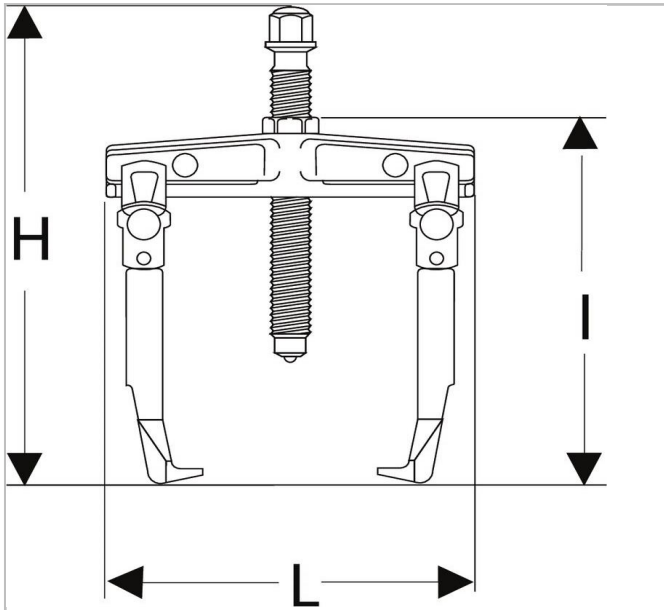

U.312G210 | U.312HJ4 - Mounting with legs

Description:

- U.312HJ4 - Mounting with legs

	U.312G210
A [mm]	7.0
Depth Maxi [mm]	210.0
Length L [mm]	275.0
Height H [mm]	450.0
C Mini - Maxi [mm]	90 - 210
Length [mm]	270.0
Tonnes [t]	10.0
t [Kn]	100.0
Weight [Kg]	0.7