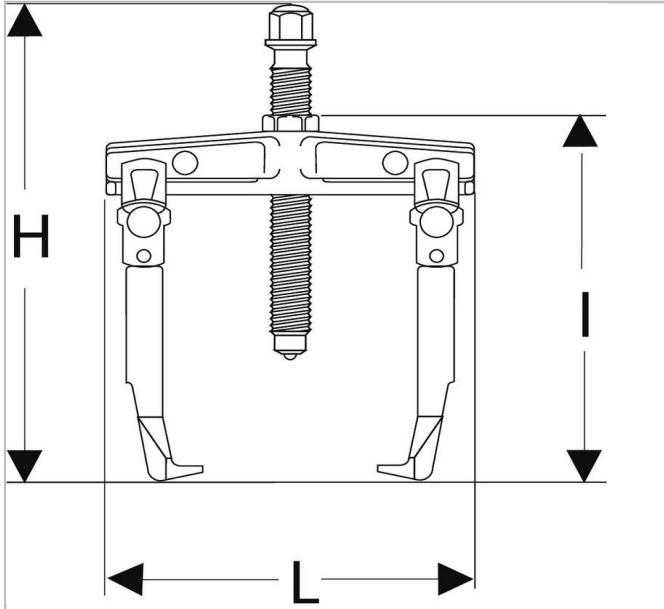

U.301L | U.301 - Self-gripping outside pullers with wide legs

Description:

- Comfort: self-gripping legs by return spring. The puller stays in position on the bearing even when not in tension.
- Safety: a power restrictor pin is pressed when the force applied is too strong.
- Adaptable puller accessory: slide hammer U.49AM. - Per tip U.301E1 (U.301P and U.301M). - Per tip U.301E2 (U.301L).

	U.301L
Depth Maxi [mm]	130.0
Length L [mm]	120.0
Height H [mm]	300.0
C Mini - Maxi [mm]	15 - 110
Length [mm]	268.0
Screw Size ["]	U.301L04
Tonnes ["]	1.3
t ["]	13.0
Weight [Kg]	0.9