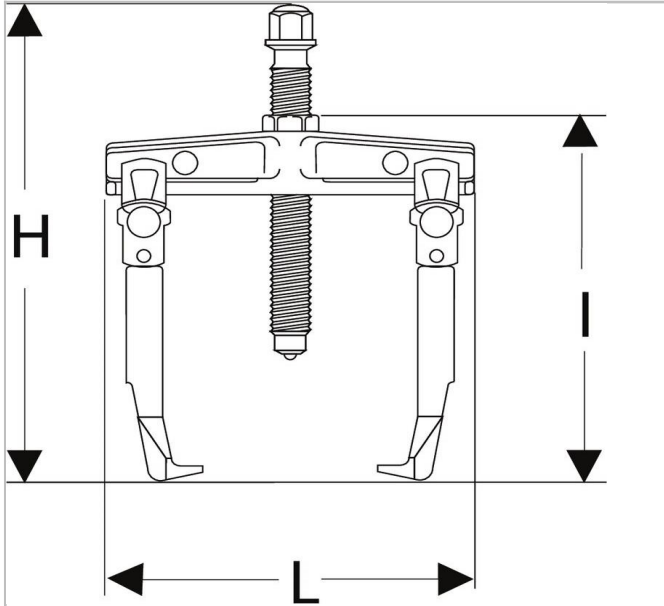

U.301P | U.301 - Self-gripping outside pullers with wide legs

Description:

- Comfort: self-gripping legs by return spring. The puller stays in position on the bearing even when not in tension.
- Safety: a power restrictor pin is pressed when the force applied is too strong.
- Adaptable puller accessory: slide hammer U.49AM. - Per tip U.301E1 (U.301P and U.301M). - Per tip U.301E2 (U.301L).

	U.301P
Depth Maxi [mm]	70.0
Length L [mm]	75.0
Height H [mm]	147.0
C Mini - Maxi [mm]	15 - 50
Length [mm]	120.0
Screw Size ["]	U.301P04
Tonnes ["]	0.9
t ["]	9.0
Weight [Kg]	0.5