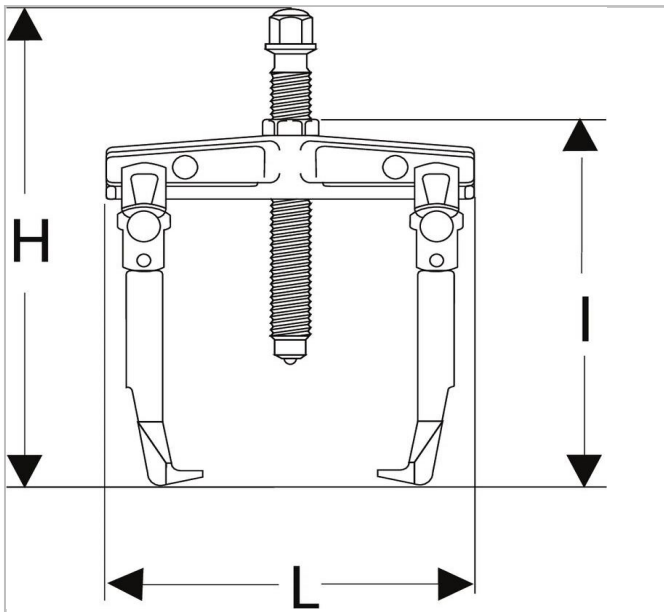

U.232-160 | U.232 - 2-leg sliding-leg pullers

Description:

- Versatile: conversion possible in inside or outside grip with the same leg.
- Safety: - Stops to prevent legs from falling. - Under pressure, the legs are set to overhang to avoid sliding.

	U.232-160
Depth Maxi [mm]	145.0
Length L [mm]	247.0
Height H [mm]	283.0
Length [mm]	233.0
Hex Size [mm]	27.0
Screw Size ["]	U.53S2A07
Screw Size Multi [mm]	17.0
Tonnes []	4.0
t []	40.0
Weight [Kg]	2.8