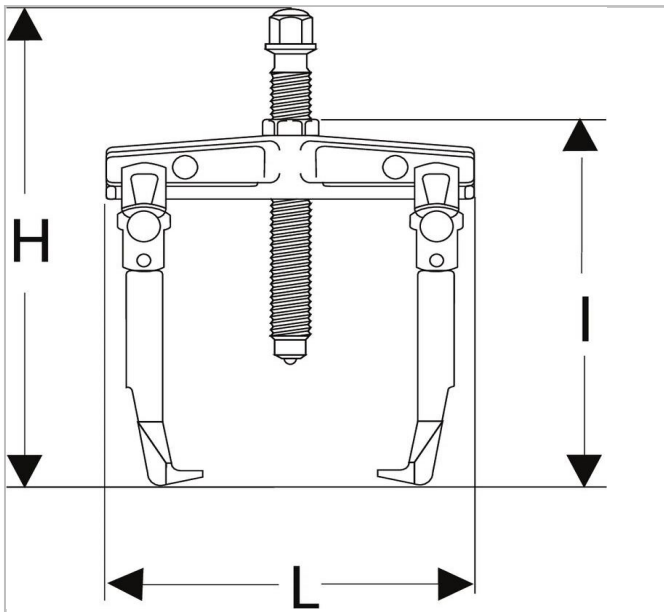

U.232-90 | U.232 - 2-leg sliding-leg pullers

Description:

- Versatile: conversion possible in inside or outside grip with the same leg.
- Safety: - Stops to prevent legs from falling. - Under pressure, the legs are set to overhang to avoid sliding.

	U.232-90
Depth Maxi [mm]	100.0
Length L [mm]	146.0
Height H [mm]	182.0
Length [mm]	155.0
Hex Size [mm]	21.0
Screw Size ["]	U.35SE1
Screw Size Multi [mm]	17.0
Tonnes ["]	3.0
t ["]	30.0
Weight [Kg]	0.9