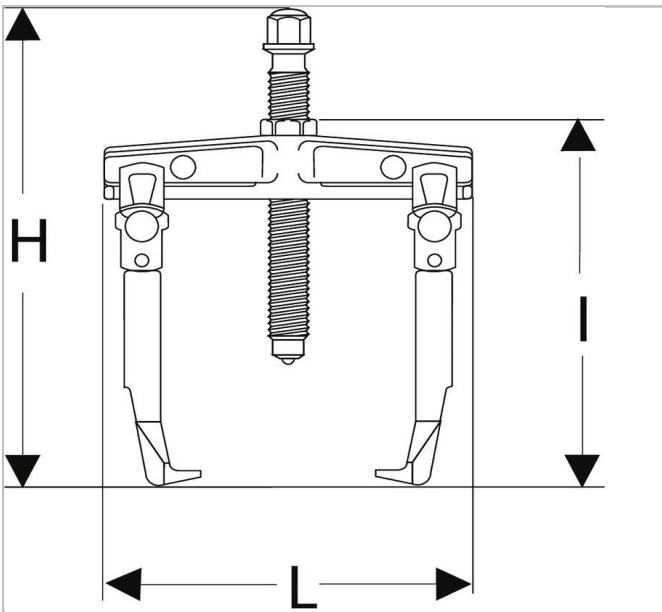

U.232-210 | U.232 - 2-leg sliding-leg pullers

Description:

- Versatile: conversion possible in inside or outside grip with the same leg.
- Safety: - Stops to prevent legs from falling. - Under pressure, the legs are set to overhang to avoid sliding.

	U.232-210
Depth Maxi [mm]	145.0
Length L [mm]	297.0
Height H [mm]	283.0
Length [mm]	233.0
Hex Size [mm]	27.0
Screw Size ["]	U.53S2A07
Screw Size Multi [mm]	17.0
Tonnes []	4.0
t []	40.0
Weight [Kg]	3.0