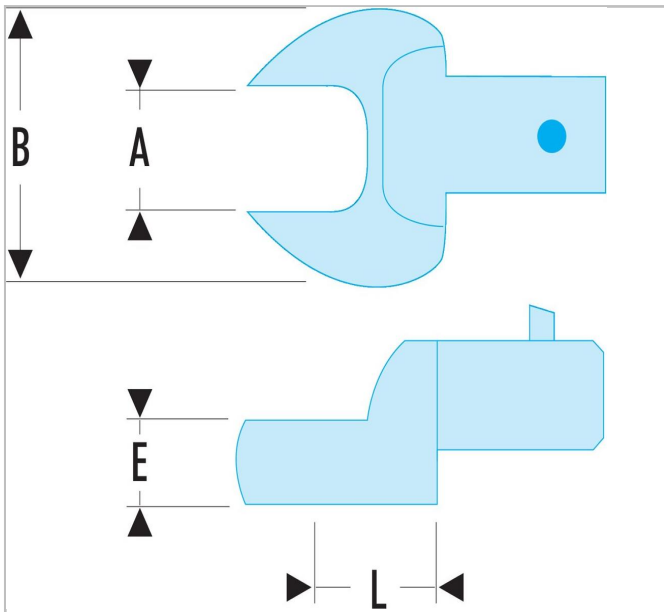

10.18 | Metric open end bits - drive 9 x 12 mm

Description:

- Metric open end bits - drive 9 x 12 mm

	10.18
A [mm]	18.0
Length L [mm]	20.0
Thickness E [mm]	9.0
Head Width B [mm]	39.0
Weight [g]	69.0