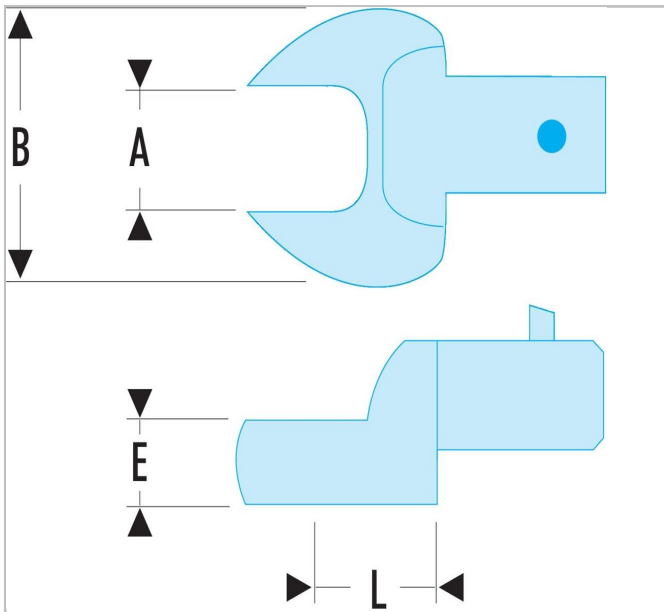

10.14 | Metric open end bits - drive 9 x 12 mm

Description:

- Metric open end bits - drive 9 x 12 mm

	10.14
A [mm]	14.0
Length L [mm]	20.0
Thickness E [mm]	7.0
Head Width B [mm]	31.5
Weight [g]	42.0