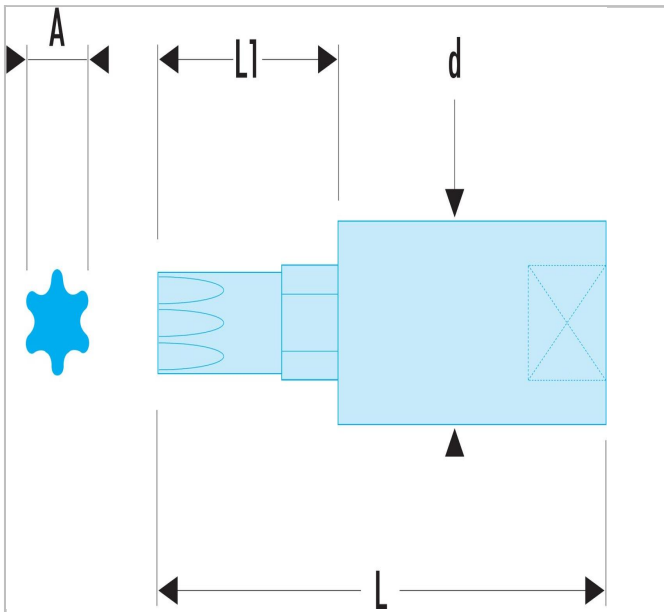

RX.25 | RX 1/4" drive Torx® bit sockets

Description:

- Removable hard tip for more durability.
- R.245 socket.
- Finish: bright chrome with phosphate-hardened tip.

	RX.25
A [mm]	4.4
Diameter [mm]	11.3
Length L [mm]	37.0
Length L1 [mm]	15.0
Torx Tip Number ["]	T25
Weight [Kg]	0.018