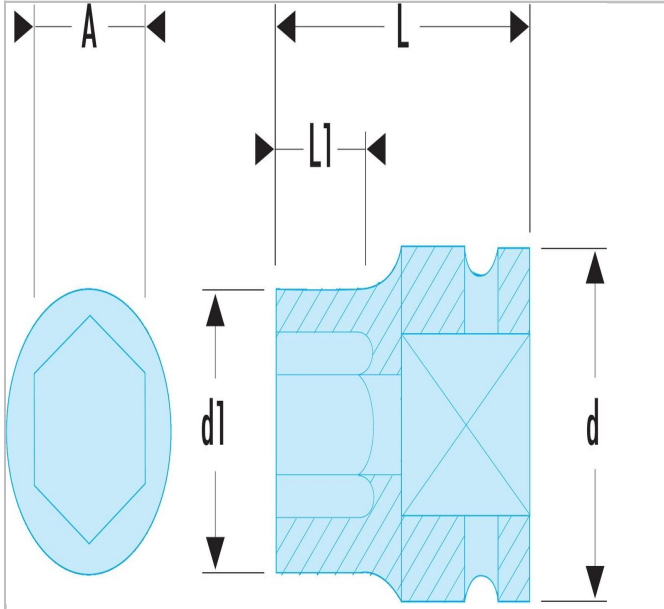

NSD.30B | NSD.B - 1/2" drive metric 12-point impact sockets

Description:

- NSD.B - 1/2" drive metric 12-point impact sockets

 NSD.30B	
A [mm]	30.0
Diameter [mm]	38.0
Diameter D1 [mm]	41.9
Length L [mm]	46.0
Length L1 [mm]	16.7
12-Point [mm]	12.0
Weight [g]	280.0