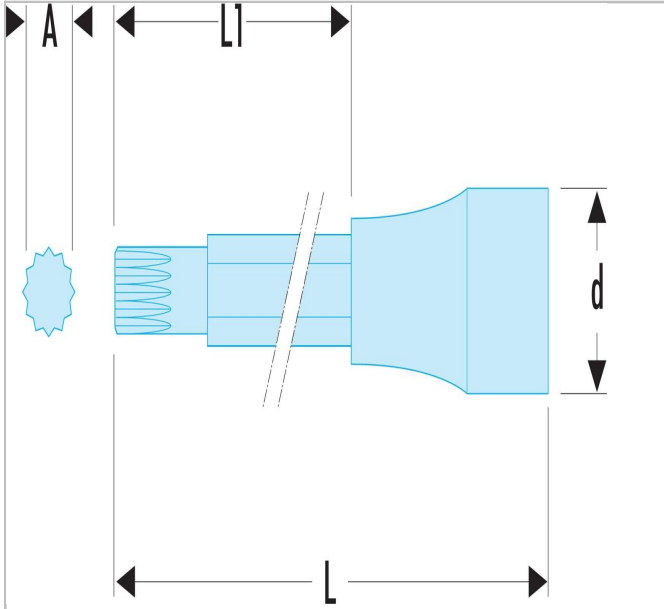

SV.12ELB | SV.LB - 1/2" drive long-reach XZN® spline bit sockets

Description:

- Long and extra long reach series
- For XZN® female drive fasteners.
- Non-removable bit.
- Finish: bright chrome with phosphate-hardened tip.

	SV.12ELB
A [mm]	M12
Diameter [mm]	22.8
Length L [mm]	140.0
Length L1 [mm]	104.0
Weight [g]	150.0