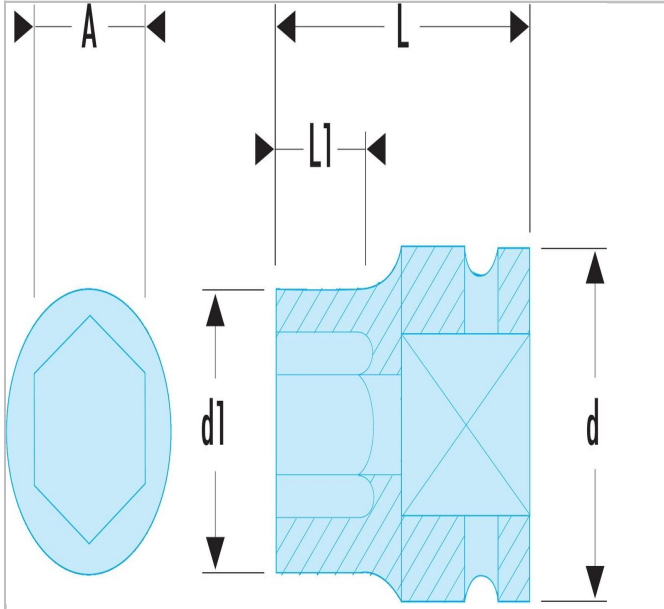

## NS.28A | NS.A - 1/2" drive metric 6-point impact sockets

### Description:

- For your safety, use impact sockets and accessories with the appropriate rings and pins.

	<b>NS.28A</b>
A [mm]	28.0