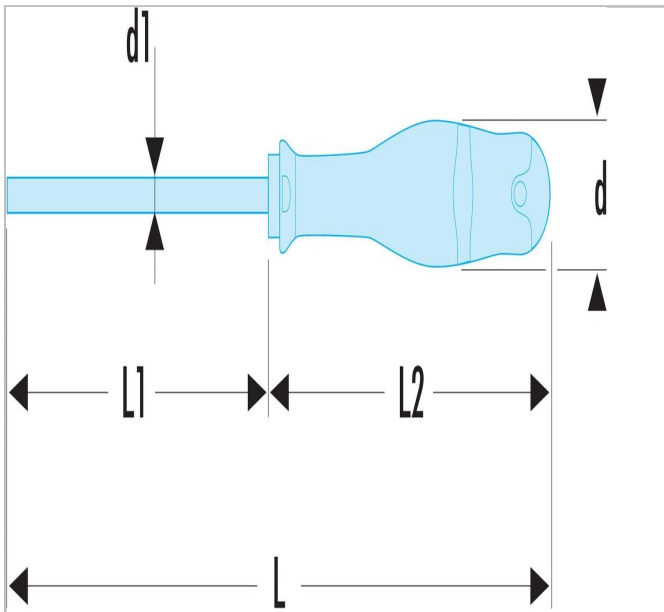

ATWHH5X100 | AWHH - Spinner hexagon keys

Description:

- Bi-material ergonomic PROTWIST® handle for comfortable and reliable screwing.

ATWHH5X100