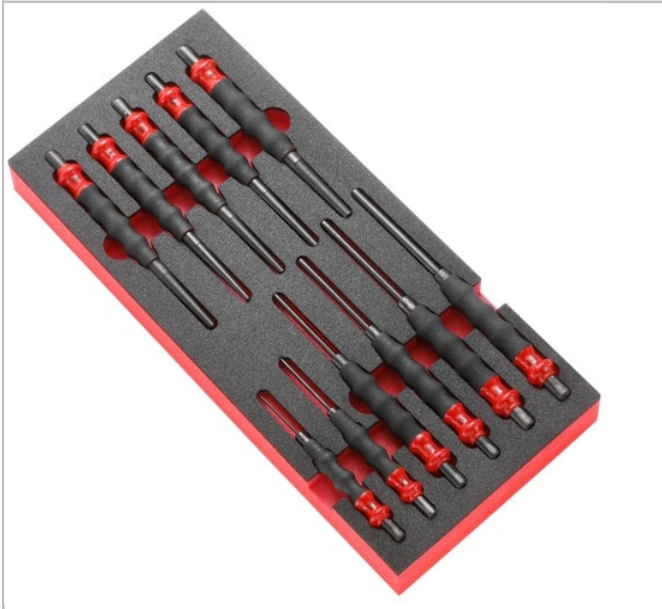

## MODM.CG | Sheathed drift punches foam module

### Description:

- Compatible with the Facom modular storage system: - Compatible with CHRONO XL, CHRONO+, JETXL and JET+ roller cabinets.

	MODM.CG
Diameter [mm]	418.0
Length L [mm]	188.0
Tray ["]	PL.MODCG
Weight [Kg]	1.5
Height H [mm]	45.0
CONTENT SET ["]	249.G 2 - 3 - 4 - 5 - 6 - 8 - 247.G 4 - 5 - 6 - 8 - 255.G6
Contents []	PM.MODCG