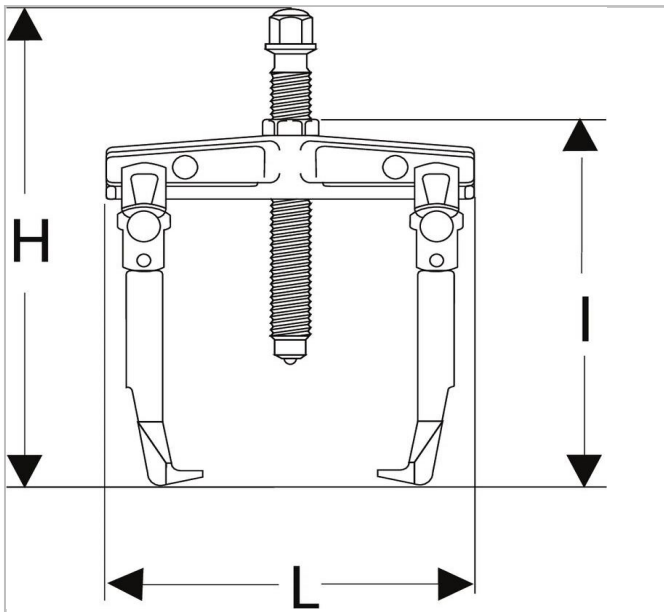

U.32T2-12 | U.32T - Lockable 2-leg sliding-leg pullers

Description:

- Versatile: conversion possible in inside or outside grip with the same meg.
- Safety: knurled locking button.

	U.32T2-12
WIDTH I [mm]	150.0
Depth Maxi [mm]	105.0
Length L [mm]	182.0
Height H [mm]	170.0
Hex Size [mm]	13.0
Screw Size ["]	U.32T2-1
Screw Size Multi ["]	13.0
Tonnes []	2.0
t []	20.0
Weight [Kg]	1.2