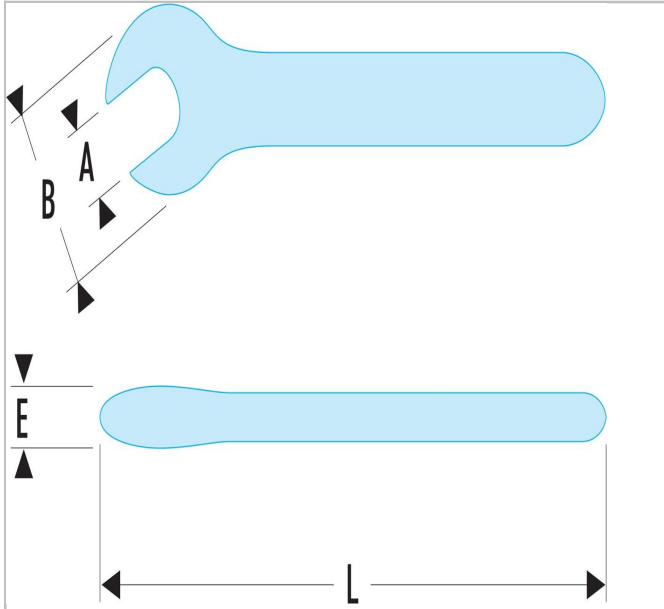

## 46.13AVSE | 46.AVSE - VSE series 1,000 Volt insulated open end wrenches

### Description:

- Insulation with "safety" colour coding.

	<b>46.13AVSE</b>
A [mm]	13.0
Length L [mm]	135.0
Thickness E [mm]	11.0
Head Width B [mm]	32.0
Weight [g]	70.0