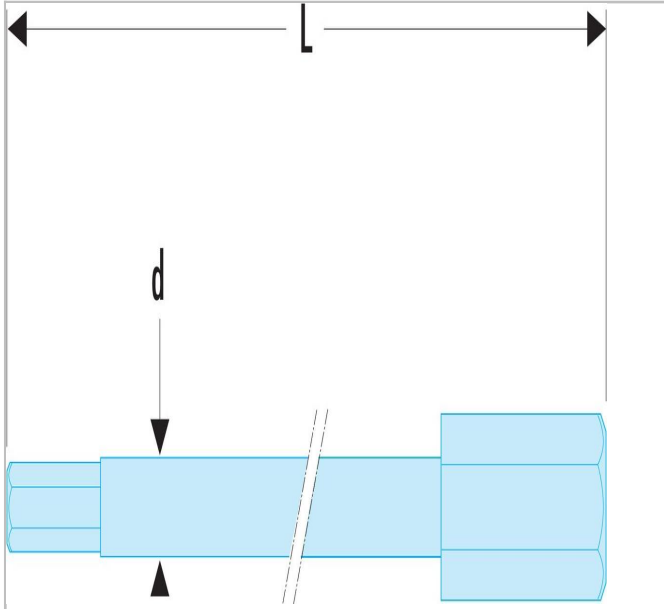

EH.205L | EH.2L - Standard long bits series 2 for countersunk hex screws

Standards:
NF ISO 1173, ISO 1173

Description:

- For manual screwing.
- Drive 5/16" - 7.94 mm.

	EH.205L
Length L [mm]	70.0
Hex Size [mm]	5.0
Weight [g]	19.0
Diameter [mm]	6.0