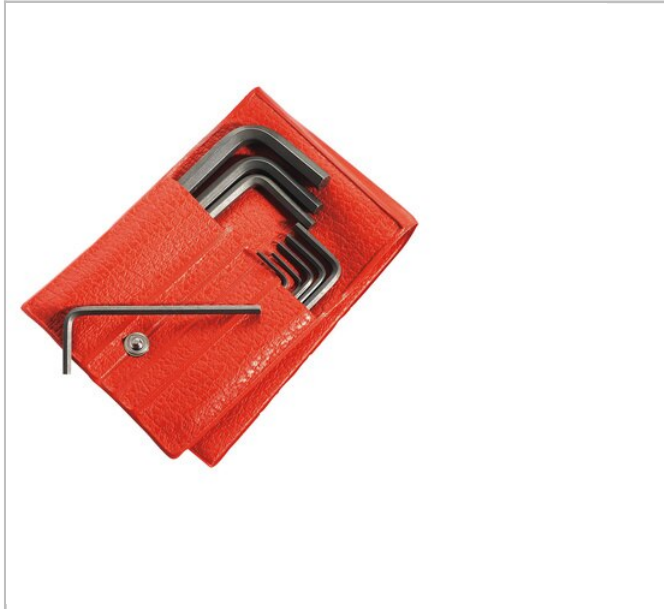

82H.JU13 | JL - JU - Set of hexagon keys in roll

Description:

- 82H: Short keys.
- 83H: Long keys.
- 83SH: Spherical head long keys. JL = metric key sets. JU = inch key sets.

	82H.JU13
Hex Size [in]	3/32 - 1/8 - 5/32 - 3/16 - 7/32 - 1/4 - 5/16 - 3/8 - 7/16 - 1/2 - 9/16 - 5/8 - 3/4
Weight [g]	2080.0