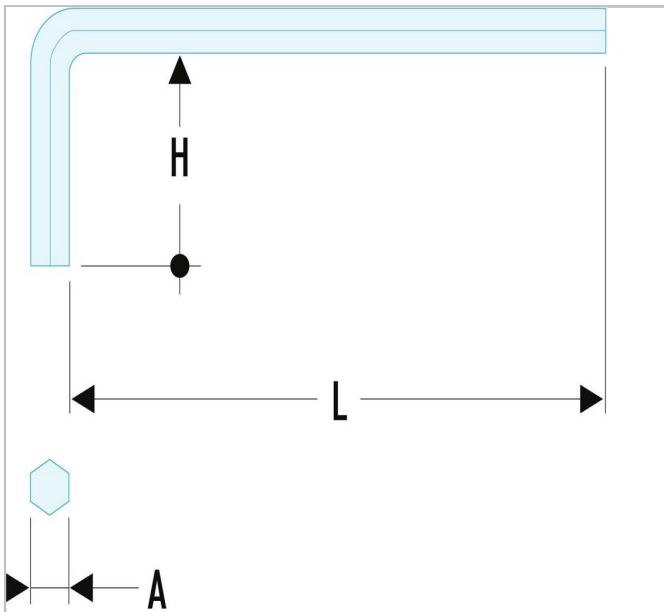

83H.JU10 | JL - JU - Set of hexagon keys in roll

Description:

- 82H: Short keys.
- 83H: Long keys.
- 83SH: Spherical head long keys. JL = metric key sets. JU = inch key sets.

	83H.JU10
Hex Size [in]	1/16 - 5/64 - 3/32 - 1/8 - 5/32 - 3/16 - 7/32 - 1/4 - 5/16 - 3/8
Weight [g]	440.0