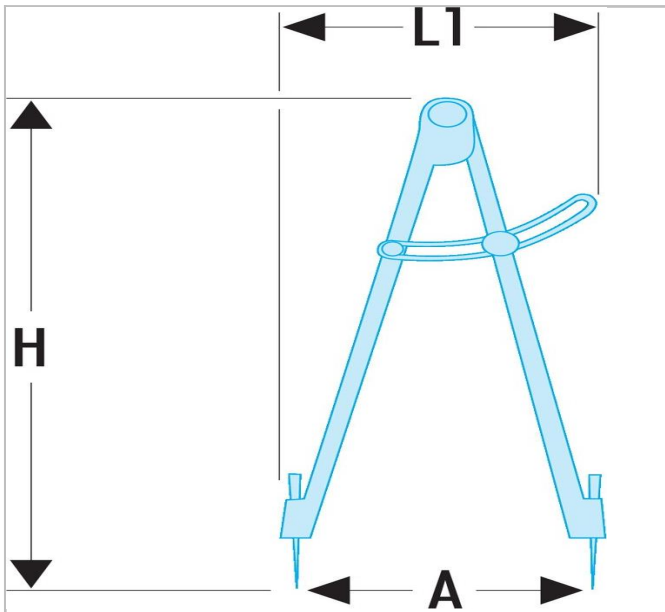

823.25 | 1/4" circle scribe

Description:

- Straight models with very rigid branches in polished steel, tempered tips, interchangeable.

	823.25
A [mm]	250.0
A [in]	
Height H [mm]	250.0
Weight [g]	370.0