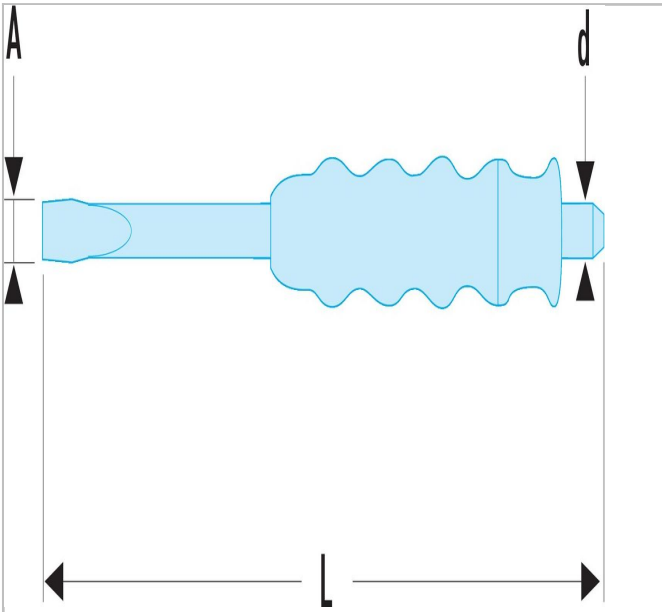

## 265.G18 | Sheathed cape chisels

### Description:

- Hardness: - Edge: 57-60 HRc. - Impact head: 36- 44 HRc.

 265.G18	
A [mm]	10.0
Diameter [mm]	10.0
Length L [mm]	180.0
Weight [Kg]	0.11