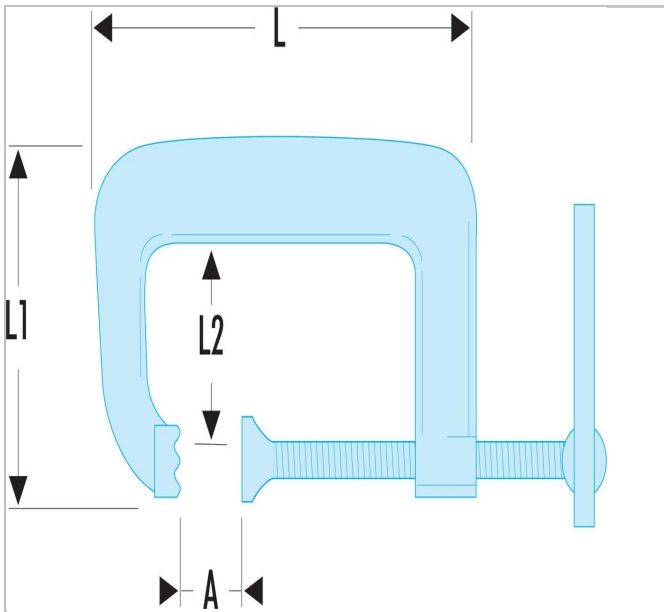

271A.80 | 271A - Compact G-clamp

Description:

- Capacity: 0 to 250 mm and 0 to 9"7/8.
- Presentation: galvanised - burnished screw.

	271A.80
Length L [mm]	167.0
Length L1 [mm]	115.0
Length L2 [mm]	67.0
open position o maxi [mm]	80.0
A Maxi [mm]	80.0
Weight [Kg]	0.81