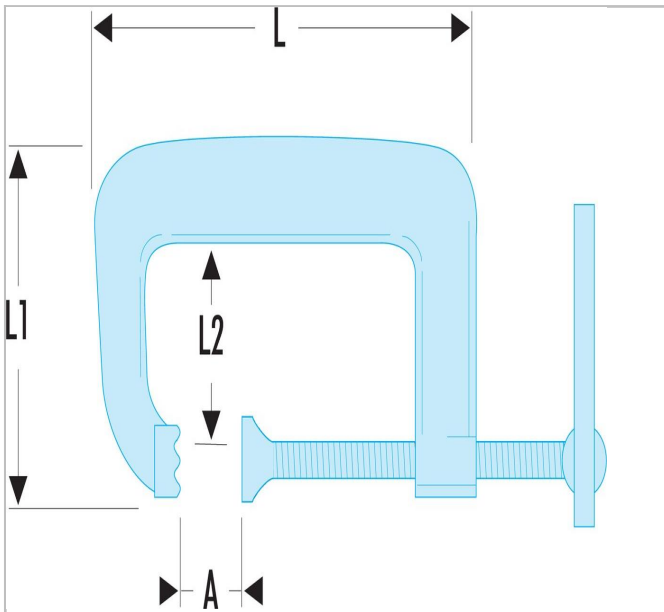

271A.250 | 271A - Compact G-clamp

Description:

- Capacity: 0 to 250 mm and 0 to 9"7/8.
- Presentation: galvanised - burnished screw.

	271A.250
Length L [mm]	380
Length L1 [mm]	202.0
Length L2 [mm]	118.0
open position o maxi [mm]	250.0
A Maxi [mm]	250