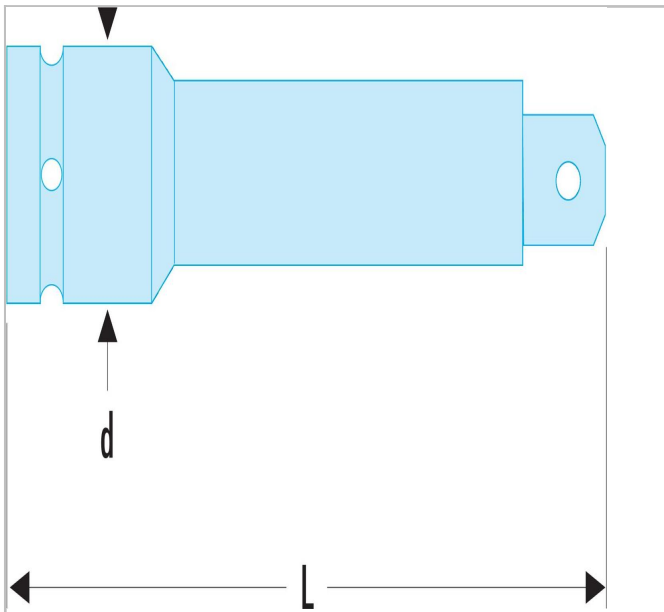

## NM.209A | NM.A - 1" drive impact extensions

### Description:

- For your safety, use impact couplers with the appropriate rings and pins.

	NM.209A
Contents []	Box