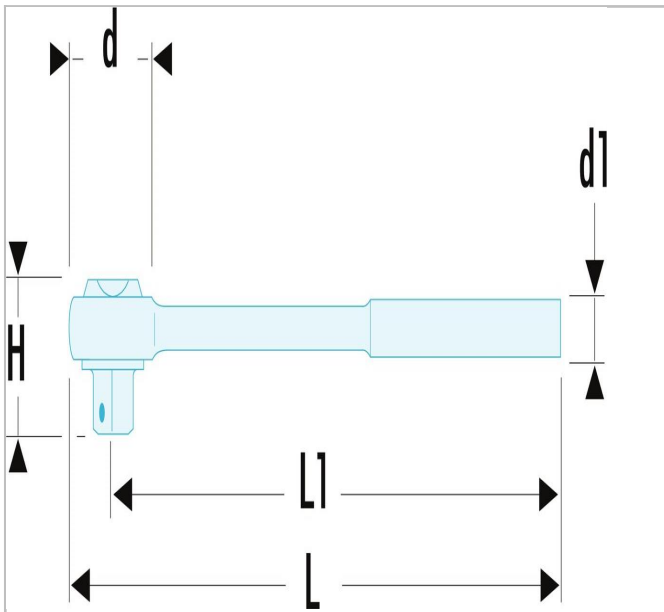

## S.154 | Long-reach 1/2" ratchet

### Description:

- Long-reach 1/2" ratchet
- 72 teeth mechanism for 5° increments.
- Reversing by rotating cap.
- Length: 400 mm (applies more torque and reduces effort).

	<b>S.154</b>
Diameter [mm]	40.0
Diameter D1 [mm]	30.0
Length L [mm]	404.0
Length L1 [mm]	38.0
Height H [mm]	40.0
Weight [g]	780.0