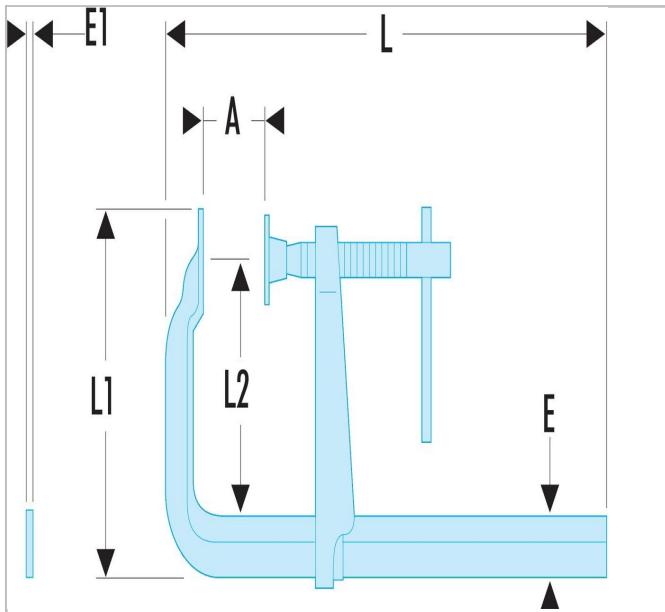

## 272.600L | 272L - Wide protrusion pump clamp

### Description:

- Capacity: 0 to 1,000 mm.
- Protrusion: 150 mm.
- Same characteristics as model 272A with additional benefits of a deep slider and dog for gripping wide parts.

	<b>272.600L</b>
Depth [mm]	150
Length L [mm]	740.0
Length L1 [mm]	215.0
Length L2 [mm]	150
Thickness E [mm]	40
Thickness E1 [mm]	9
open position o maxi [mm]	600.0
A Maxi [mm]	600.0