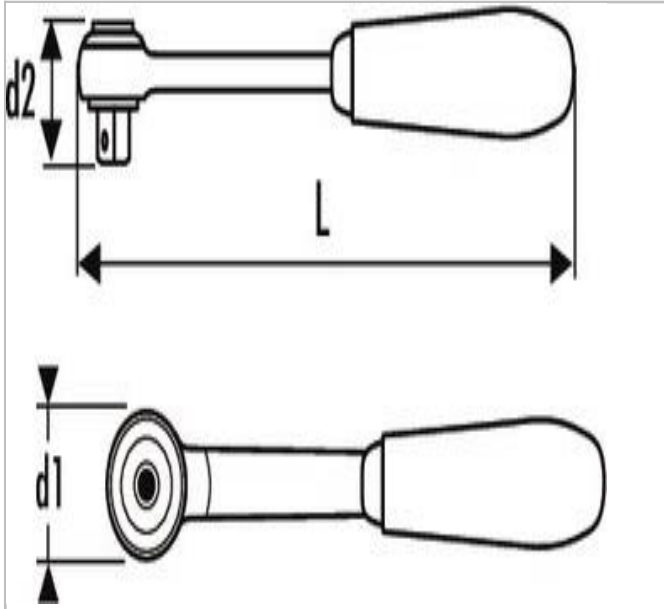

## E032709 | EXPERT 1/2" metal handle pear head ratchet

### Description:

- ISO 3315
- DIN 3122
- ISO 1174-1
- 72 tooth mechanism.
- 5° increment.
- Socket safety locking.
- Lever reversing: rotation direction visualisation.
- High chrome finish.

	<b>E032709</b>
Diameter D1 [mm]	39.2
Length L [mm]	250.0
Height H [mm]	43.0
Weight [g]	588.0