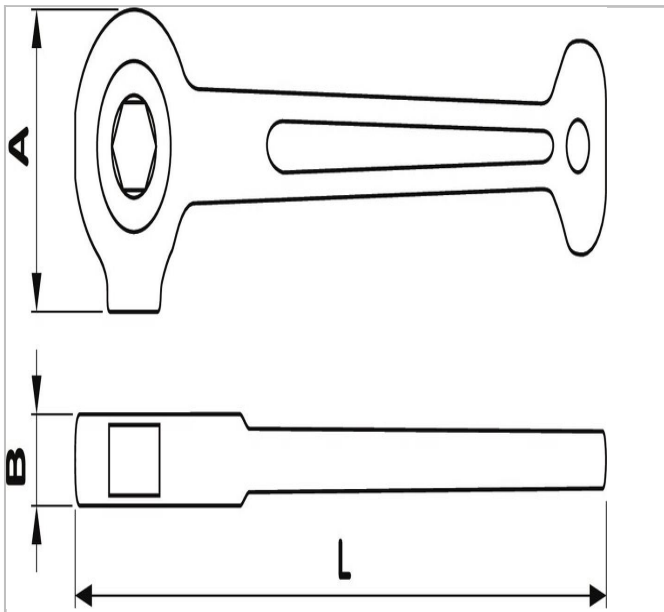

E114301 | EXPERT Scaffold wrench 19mm

Description:

- ISO 691
- Special for scaffolding assembly/disassembly.
- Head machined to be used as a hammer.
- Hole in handle to fasten a hand strap for working in high places.
- Black phosphate finish.

	E114301
A [mm]	65.0