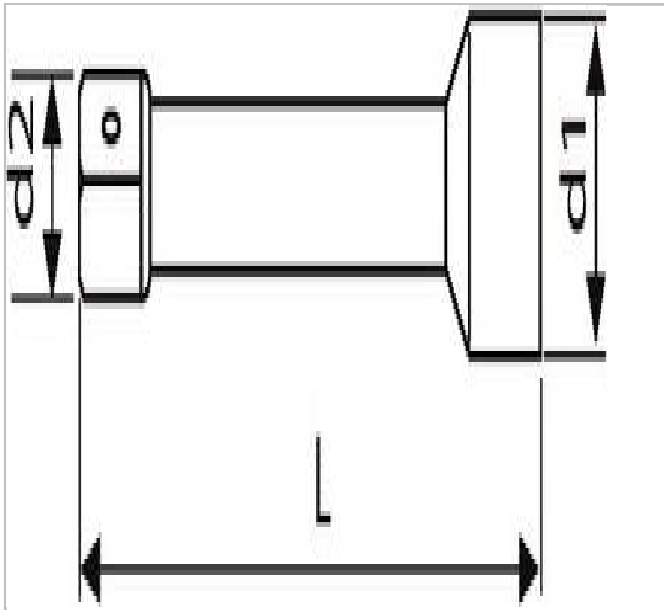

E117356 | EXPERT 1/4" extensions

Description:

- ISO 3315
- DIN 3122
- ISO 1174-1
- Chrome vanadium steel.
- Finish: polished chromed.

	E117356
Length L [mm]	100.0
Diameter D1 [mm]	12.5
Diameter D2 [mm]	8.51
Weight [Kg]	0.045