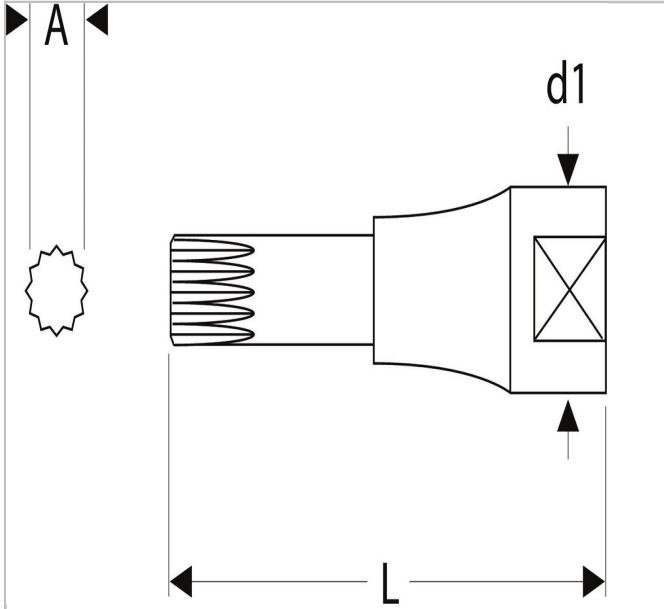

E031978 | EXPERT 1/2" drive long-reach Torx® bit sockets

Description:

- ISO 1174
- ISO3120.
- Chrome vanadium steel.
- High Chrome Finish.

	E031978
Diameter [mm]	22.0
Length L [mm]	120.0
Weight [g]	93.0