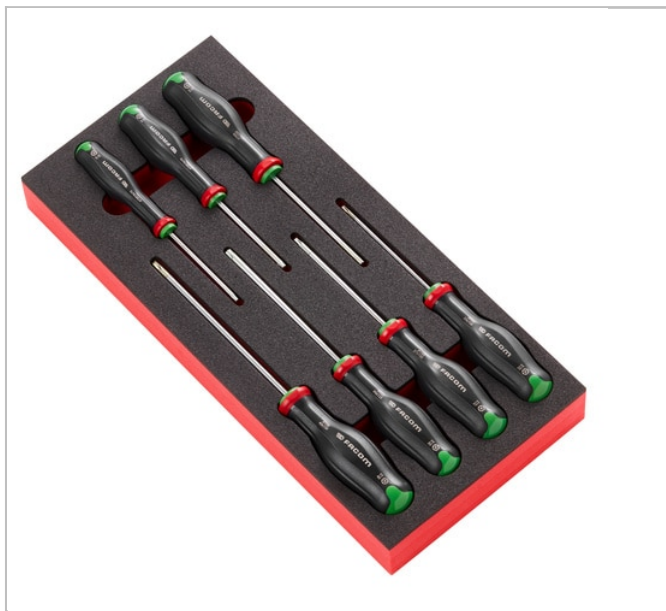

MODM.ATXR | 7-piece set of Protwist® screwdrivers in foam tray

Description:

- Compatible with the FACOM modular storage system: - Adapted to CHRONO, JET, CHRONO XL, CHRONO+, JET XL and JET+ roller cabinets.

	MODM.ATXR
CONTENT SET []	ANX10X75 - ANX15X75 - ANX20X100 - ANX25X100 - ANX27X100 - ANX30X125 - ANX40X150
Depth [mm]	418.0
Length L [mm]	188.0
Height H [mm]	45.0
Contents []	PM.MODANXR