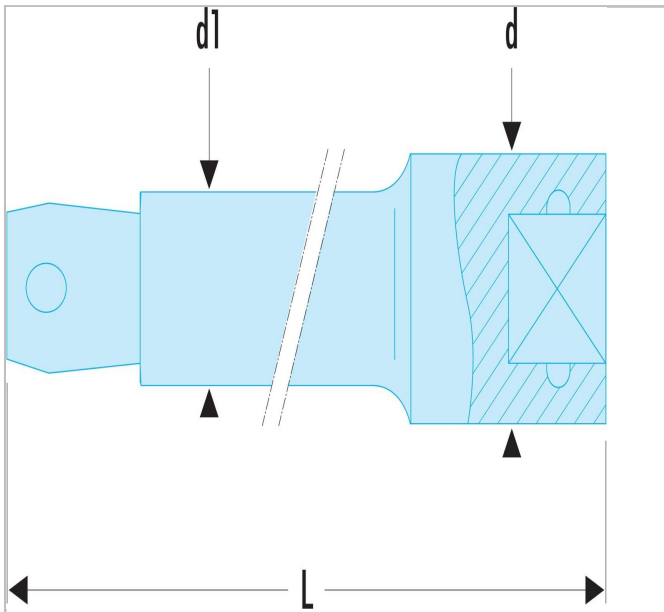

## S.210S | S.S - 1/2" wobble drive extensions

### Description:

- Square drive rounded profile gives 8° working angle.
- Useful where access is limited.
- Finish: bright chrome.

 S.210S	
Diameter [mm]	23.0
Diameter D1 [mm]	16.5
Length L [mm]	130.0
Square [in]	1/2
Weight [g]	225.0